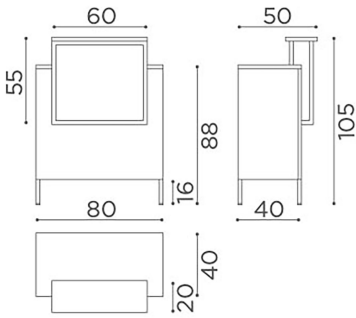

All Medical&Beauty products are available in a wide choice of colours at no extra cost!