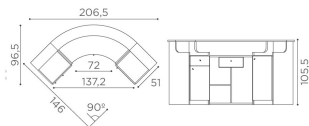

## Form: Reception desk for hairdresser

The Form reception desk distinguishes itself thanks to the curved shape of the stylish melamine structure, with this distinct design offering a soft style, while at the same time the materials create a sense of strength and durability. This reception desk certainly attracts attention, thanks to the large, curved front panel being upholstered from a choice of colours, making the Form completely suited to many different salon styles. The Form is available in four different versions; reception desk, reception desk with side storage cabinet, reception desk with side display cabinet, and reception desk with both side storage and side display cabinets. Moreover, the Form is available with white ash or wengé structure.