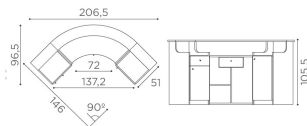

IN FOTO: RD/252 - COLORE: GOLD K6

Le immagini sono fornite al solo scopo illustrativo e non costituiscono elemento contrattuale

Form: Reception desk for hairdresser

The Form reception desk distinguishes itself thanks to the curved shape of the stylish melamine structure, with this distinct design offering a soft style, while at the same time the materials create a sense of strength and durability. This reception desk certainly attracts attention, thanks to the large, curved front panel being upholstered from a choice of colours, making the Form completely suited to many different salon styles. The Form is available in four different versions; reception desk, reception desk with side storage cabinet, reception desk with side display cabinet, and reception desk with both side storage and side display cabinets. Moreover, the Form is available with white ash or wengé structure.