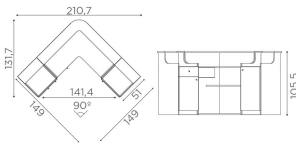

Smart: Reception desk for hairdresser

The Smart choice for the reception area has arrived! This stylish reception desk in white ash melamine commands attention upon entering the salon, with an upholstered front panel (available in a wide choice of colours) that curves at a 90° angle, allowing for the desk to be positioned in different ways, while still being compact enough to create extra space in the reception area. LED lighting beautifully accentuates the form of the upholstered front panel, while also adding importance to the reception desk. The Smart is also available with side display cabinets and side storage cabinets (also available separately).

30W - 1900 lumen - 4500 kelvin
natural white

Side display with lighting:
4w - 400 lumen
adjustable TRICOLOR LED lighting in three kelvin gradations
cold 3000K neutral 4000K warm 6500K

IN FOTO: RD/264 - COLORE: VINTAGE BROWN F5
Le immagini sono fornite al solo scopo illustrativo e non costituiscono elemento contrattuale

ARTICOLI

RD/260 reception desk with white ash structure and upholstered front panel

RD/262 reception desk with white ash structure, upholstered front panel and side cabinet

RD/264 reception desk with white ash structure, upholstered front panel and side display

RD/266 reception desk with white ash structure, upholstered front panel, side cabinet and display

MATERIALS

White ash melamine structure

Shelves and drawer with key

Front upholstered panel with LED lighting

Available with and without side cabinet and side display with lighting

All Medical&Beauty products are available in a wide choice of colours at no extra cost!