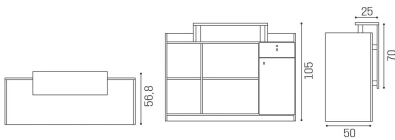

Millennium Wood: Reception desk for hairdresser

Reception desk with large dimensions. The white ash-coloured structure is equipped with several open compartments, a cabinet and a drawer with lock. The characterizing melamine front is available in different wood finishes.

ARTICOLI

RD/038 Millennium wood, ash white reception desk

MATERIALS

Structure in white ash melamine
Service shelves, cabinet and drawer with key
Front panel available in the following materials:

IN PHOTO MATERIAL: VINTAGE 01

Le immagini sono fornite al solo scopo illustrativo e non costituiscono elemento contrattuale

All Medical&Beauty products are available in a wide choice of colours at no extra cost!