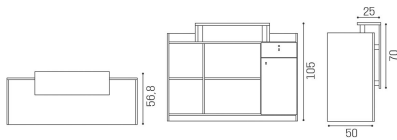

Millennium Wood: Reception desk for hairdresser

Reception desk with large dimensions. The white ash-coloured structure is equipped with several open compartments, a cabinet and a drawer with lock. The characterizing melamine front is available in different wood finishes.

ARTICOLI

RD/038 Millennium wood, ash white reception desk

MATERIALS

Structure in white ash melamine
Service shelves, cabinet and drawer with key
Front panel available in the following materials:

IN PHOTO MATERIAL: VINTAGE 01

Le immagini sono fornite al solo scopo illustrativo e non costituiscono elemento contrattuale

All Medical&Beauty products are available in a wide choice of colours at no extra cost!