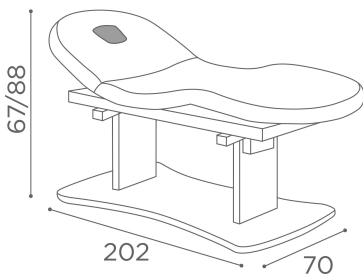

Colours: A ☐ B ☐

All Medical&Beauty products are available in a wide choice of colours at no extra cost!

All Medical&Beauty products are available in a wide choice of colours at no extra cost!