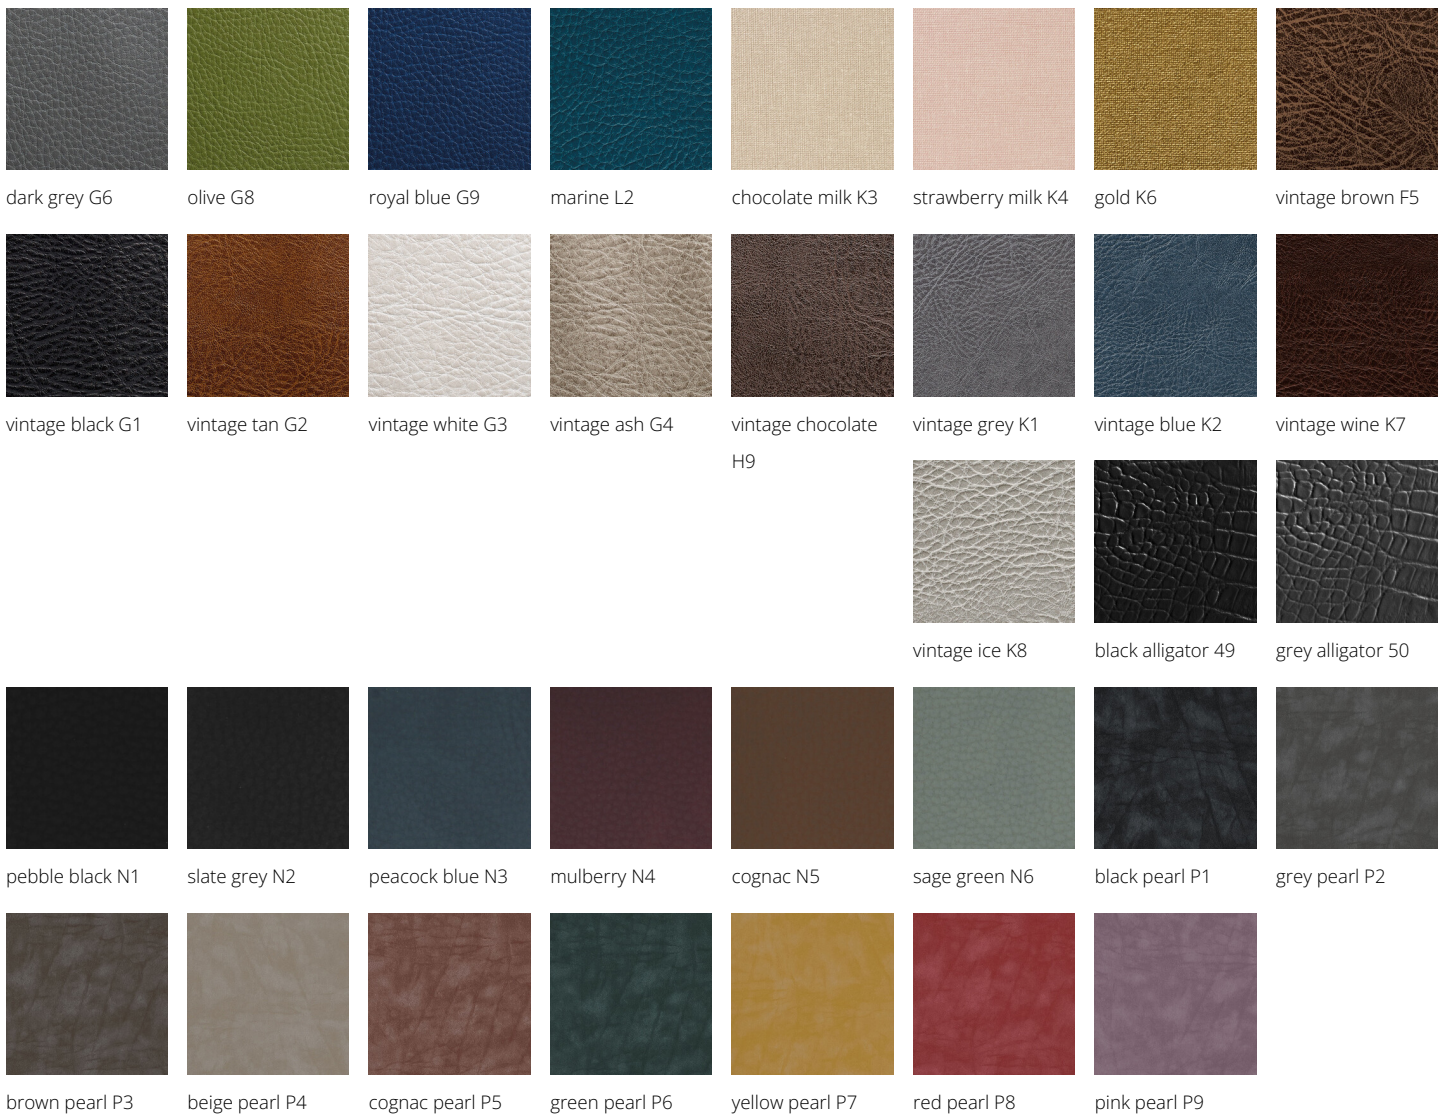

ARTICOLI

MB/L16

MATERIALS

- Painted metal structure
- Sky covered upholstered cushion
- Hole for face integrated into backrest
- Electrically-adjustable seat

IN PHOTO: MB/L16 - COLOUR A: CAPPUCCINO 63 / B: MILK 61

champagne 10

black coffee 59

hot chocolate 60

milk 61

tea 62

cappuccino 63

espresso 64

light grey G5