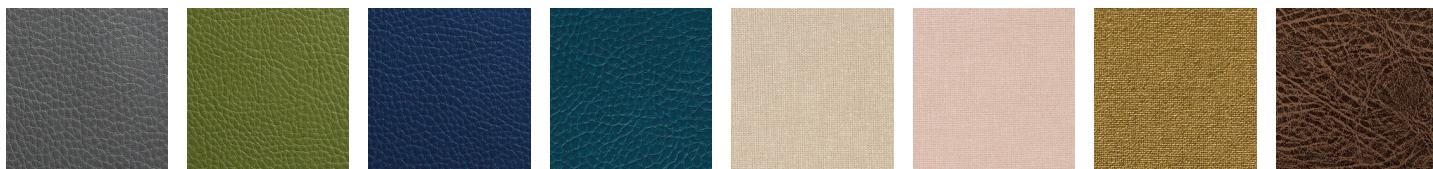

Carnaby: Reception desk for hairdresser

The retro style of the Urban Line is also featured with the Carnaby reception desk: perfect in size and generous in the storage space, it is enhanced by two LED lighting strips (with two individual switches), highlighting the material of the front panel and illuminating the worktop. The Carnaby reception desk (as well as the whole Urban Line) is now available in vintage 01, black ash 02 e cement grey 03.

champagne 10

black coffee 59

hot chocolate 60

milk 61

tea 62

cappuccino 63

espresso 64

light grey G5

dark grey G6

olive G8

royal blue G9

marine L2

chocolate milk K3

strawberry milk K4

gold K6

vintage brown F5