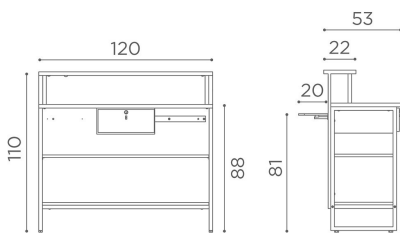

All Medical&Beauty products are available in a wide choice of colours at no extra cost!