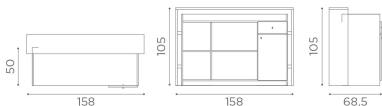

Le immagini sono fornite al solo scopo illustrativo e non costituiscono elemento contrattuale

Millenium: Reception desk for hairdresser

The Millennium reception desk boasts essential lines and is available in two beautiful versions. For a minimal and modern style, choose the version with backlit white plexiglass front. For a more sophisticated and elegant design, choose the version with upholstered front. The front panel can be customized by choosing from a wide range of colors at no extra cost. The structure of the reception desk is very functional, equipped with drawers, and storage compartments.

RD/035

3 x 18w

adjustable TRICOLOR LED lighting in three kelvin gradations
cold 3000K neutral 4000K warm 6500K

ARTICOLI

RD/035 reception desk with white ash structure and backlit plexiglass front

RD/037 reception desk with white ash structure and upholstered front panel

MATERIALS

Structure in white ash melamine

Shelves and drawer with key

Backlit plexiglass front panel / upholstered front panel

All Medical&Beauty products are available in a wide choice of colours at no extra cost!