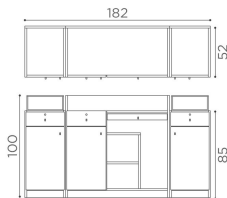

IN FOTO: RD/281

*Le immagini sono fornite al solo scopo illustrativo e non costituiscono elemento contrattuale*

## Romance: Reception desk for hairdresser

The Romance reception desk is practical, functional and enhances your salon design at the same time. The elegant and refined shape, together with the simple and minimal style, will amaze your customers from the entrance. The structure, in white ash melamine, offers ample workspace and is equipped with shelves, cupboards and drawers, so that you will no longer have problems with space. Moreover Romance is modular: add to the central body one or two side cabinets, with extra storage space and a glass display for products. Tidying up and organizing space has never been so easy!