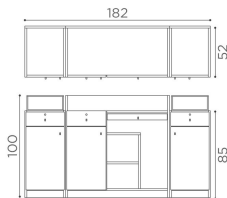

IN FOTO: RD/281

Le immagini sono fornite al solo scopo illustrativo e non costituiscono elemento contrattuale

Romance: Reception desk for hairdresser

The Romance reception desk is practical, functional and enhances your salon design at the same time. The elegant and refined shape, together with the simple and minimal style, will amaze your customers from the entrance. The structure, in white ash melamine, offers ample workspace and is equipped with shelves, cupboards and drawers, so that you will no longer have problems with space. Moreover Romance is modular: add to the central body one or two side cabinets, with extra storage space and a glass display for products. Tidying up and organizing space has never been so easy!

ARTICOLI

RD/280 reception desk with white ash structure

RD/281 reception desk with white ash structure and side cabinet

RD/282 reception desk with white ash structure and two side cabinet

MATERIALS

White ash melamine structure

With shelves and drawer with key

Tempered glass display