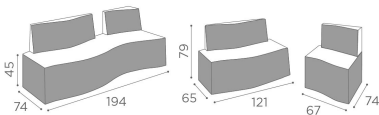

Lounge: Waiting area for hairdresser

The modular Lounge waiting seats offer multiple possibilities for a salon's reception area. The Lounge is available in 3 different versions; single, double and triple place seats that can be combined to create a number of different versions. The modern design is characterised by graceful curves, and offers a unique style to the reception area of any salon. Also available with bracket for hood dryer.

ARTICOLI

- RC/081** 1 seater waiting seat
- RC/082** 2 seater waiting sofa
- RC/083 3 seater waiting sofa

MATERIALS

Internal structure in wood and foam
Skai® upholstery

Le immagini sono fornite al solo scopo illustrativo e non costituiscono elemento contrattuale