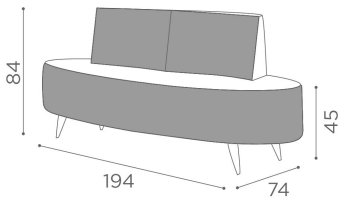

Le immagini sono fornite al solo scopo illustrativo e non costituiscono elemento contrattuale

B-Side: Waiting area for hairdresser

The B-Side double-seater waiting sofa adds to the possibilities in the salon reception area. The thickly padded seat has an elliptical form, with four aluminium feet supporting the product. This sofa is available in two different versions; one with a traditionally padded back, allowing for two people to sit facing the same direction, and better suited to be placed against a wall, and the other with the backrest shaped so that the two people face in opposite directions, therefore better suited to a more central position in the salon.

ARTICOLI

SH/993 2 seater waiting sofa ("C" shape)
SH/994 2 seater waiting sofa ("S" shape)

MATERIALS

Internal structure in wood and foam
Skai® upholstery
Formed, chromed metal feet

All Medical&Beauty products are available in a wide choice of colours at no extra cost!