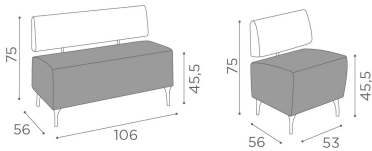

Opale: Waiting area for hairdresser

The Opale waiting seat consist of a two-seater sofa and a one-seater chair boasting soft lines and a modern design. The upholstered seat and back are available in a wide choice of colors at no additional cost.

ARTICOLI

SH/954 1 seater waiting seat

SH/955 2 seater waiting sofa

MATERIALS

Internal structure in wood and foam

Skai® upholstery

Formed, chromed metal feet

Le immagini sono fornite al solo scopo illustrativo e non costituiscono elemento contrattuale