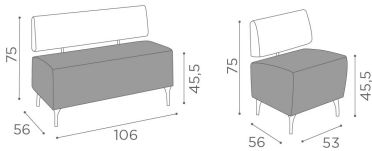

Opale: Waiting area for hairdresser

The Opale waiting seat consist of a two-seater sofa and a one-seater chair boasting soft lines and a modern design. The upholstered seat and back are available in a wide choice of colors at no additional cost.

ARTICOLI

- SH/954** 1 seater waiting seat
- SH/955** 2 seater waiting sofa

MATERIALS

Internal structure in wood and foam
 Skai® upholstery
 Formed, chromed metal feet

Le immagini sono fornite al solo scopo illustrativo e non costituiscono elemento contrattuale