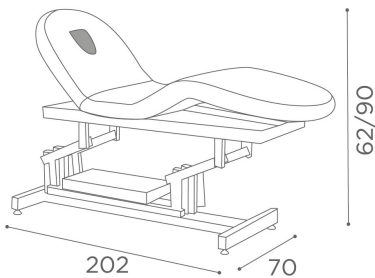

Colours: A ☐ B ☒

All Medical&Beauty products are available in a wide choice of colours at no extra cost!

All Medical&Beauty products are available in a wide choice of colours at no extra cost!