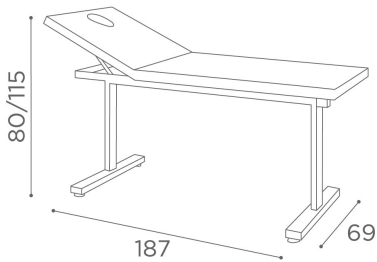

## Elba: Bed for beauty centre

The Elba massage bed offers great comfort thanks to its padded surface, and has a single joint for a movable backrest (containing a hole for the face and closing pad), with the painted structure giving maximum support, at a fantastic price! The Elba is available in a choice of Skai Colours at no extra cost.

### ARTICOLI

**MB/L14**

### MATERIALS

Painted metal structure  
Padded, skai covered work surface  
Hole for face integrated into backrest

IN PHOTO: MB/L14 - COLOUR: VINTAGE GREY K1

*Le immagini sono fornite al solo scopo illustrativo e non costituiscono elemento contrattuale*