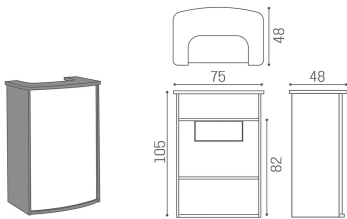

Hi-Pod: Reception desk for hairdresser

This compact reception desk is perfect for small salons wanting to optimize the space. The Impact+ consists of a vintage melamine structure equipped with a work shelf, a drawer and computer compartment for total organization. Furthermore, Impact+ is available with or without upholstered front panel, customizable in a wide choice of colours at no extra cost.

ARTICOLI

RD/350 Hi-Pod reception desk

MATERIALS

Melamine structure with service shelves, predisposition for PC and drawer with key.

Structure and front panel can be customized in the following materials:

IN FOTO: RD/350 - COLORE A: WHITE ASH 06 - COLORE B: OAK 05

Le immagini sono fornite al solo scopo illustrativo e non costituiscono elemento contrattuale

Colours: A ☐ B ☐

All Medical&Beauty products are available in a wide choice of colours at no extra cost!

All Medical&Beauty products are available in a wide choice of colours at no extra cost!