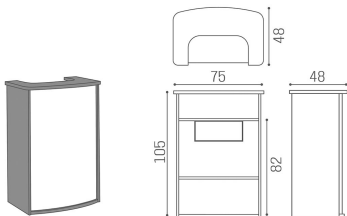

Hi-Pod: Reception desk for hairdresser

This compact reception desk is perfect for small salons wanting to optimize the space. The Impact+ consists of a vintage melamine structure equipped with a work shelf, a drawer and computer compartment for total organization. Furthermore, Impact+ is available with or without upholstered front panel, customizable in a wide choice of colours at no extra cost.

ARTICOLI

RD/350 Hi-Pod reception desk

MATERIALS

Melamine structure with service shelves, predisposition for PC and drawer with key.

Structure and front panel can be customized in the following materials:

IN FOTO: RD/350 - COLORE A: WHITE ASH 06 - COLORE B: OAK 05

Le immagini sono fornite al solo scopo illustrativo e non costituiscono elemento contrattuale

Colours: A ☐ B ☐

All Medical&Beauty products are available in a wide choice of colours at no extra cost!

All Medical&Beauty products are available in a wide choice of colours at no extra cost!