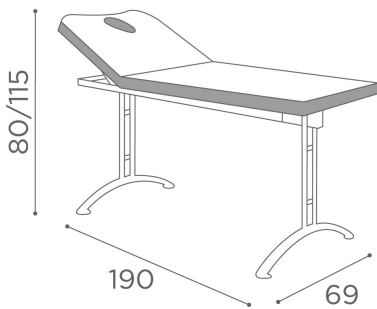

Professional: Bed for beauty centre

Massage bed with a linear and comfortable design, with the structure in painted metal, and the bed itself upholstered in soft skai. The bed has one joint that allows different positions to be obtained, along with a backrest with a hole for the face, and closing pad.

ARTICOLI

MB/L9

MATERIALS

Painted metal structure
 Padded, skai covered work surface
 Hole for face integrated into backrest

IN PHOTO: MB/L9 - COLOUR A: MILK 61/ B: MANGO 53

Le immagini sono fornite al solo scopo illustrativo e non costituiscono elemento contrattuale