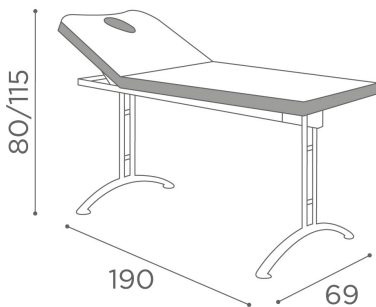

Professional: Bed for beauty centre

Massage bed with a linear and comfortable design, with the structure in painted metal, and the bed itself upholstered in soft skai. The bed has one joint that allows different positions to be obtained, along with a backrest with a hole for the face, and closing pad.

ARTICOLI

MB/L9

MATERIALS

Painted metal structure
 Padded, skai covered work surface
 Hole for face integrated into backrest

IN PHOTO: MB/L9 - COLOUR A: MILK 61/ B: MANGO 53

Le immagini sono fornite al solo scopo illustrativo e non costituiscono elemento contrattuale