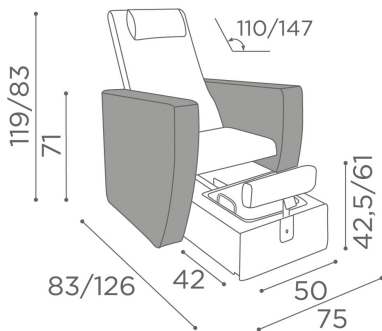

Colours: A ☐ B ☐

All Medical&Beauty products are available in a wide choice of colours at no extra cost!

All Medical&Beauty products are available in a wide choice of colours at no extra cost!