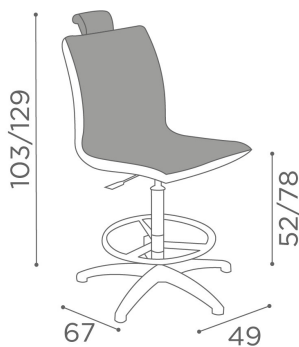

Marilyn: Chair for beauty centre

Beauty chair with a minimalist design. Boasting an ergonomic seat and backrest constructed from a single piece, the Marilyn also includes gas lever and aluminium five-star base.

ARTICOLI

MB/P9 with headrest
MB/P8

MATERIALS

Unibody plywood structure, upholstered in Skai.
Adjustable headrest.

IN PHOTO: MB/P9 - COLOUR A E B: MANGO 53

Le immagini sono fornite al solo scopo illustrativo e non costituiscono elemento contrattuale