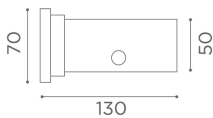

IN PHOTO: MB/MT120

Le immagini sono fornite al solo scopo illustrativo e non costituiscono elemento contrattuale

Allure: Manicure station for beauty centre

The modern, minimal Allure manicure table combines a clean white ash melamine structure with an illuminated side panel that also has two glass shelves for products, offering style and functionality in a single product.