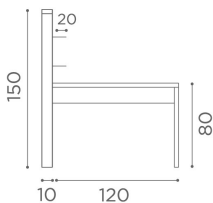

IN PHOTO: MB/MT120

Le immagini sono fornite al solo scopo illustrativo e non costituiscono elemento contrattuale

Allure: Manicure station for beauty centre

The modern, minimal Allure manicure table combines a clean white ash melamine structure with an illuminated side panel that also has two glass shelves for products, offering style and functionality in a single product.

MATERIALS

White ash melamine structure
Illuminated side panels
2 glass shelves