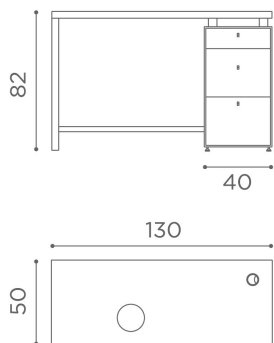

IN PHOTO: MB/MT015

Le immagini sono fornite al solo scopo illustrativo e non costituiscono elemento contrattuale

Logic: Manicure station for beauty centre

Large manicure table in white ash melamine, characterised by the thick, squared work surface with holes for wires. The two side cabinets are fitted with a small drawer and two larger drawers, and are connected to the top with chromed columns. An extractor fan is found in the centre of the work surface.

Table in white ash melamine

Work surface with holes for cables