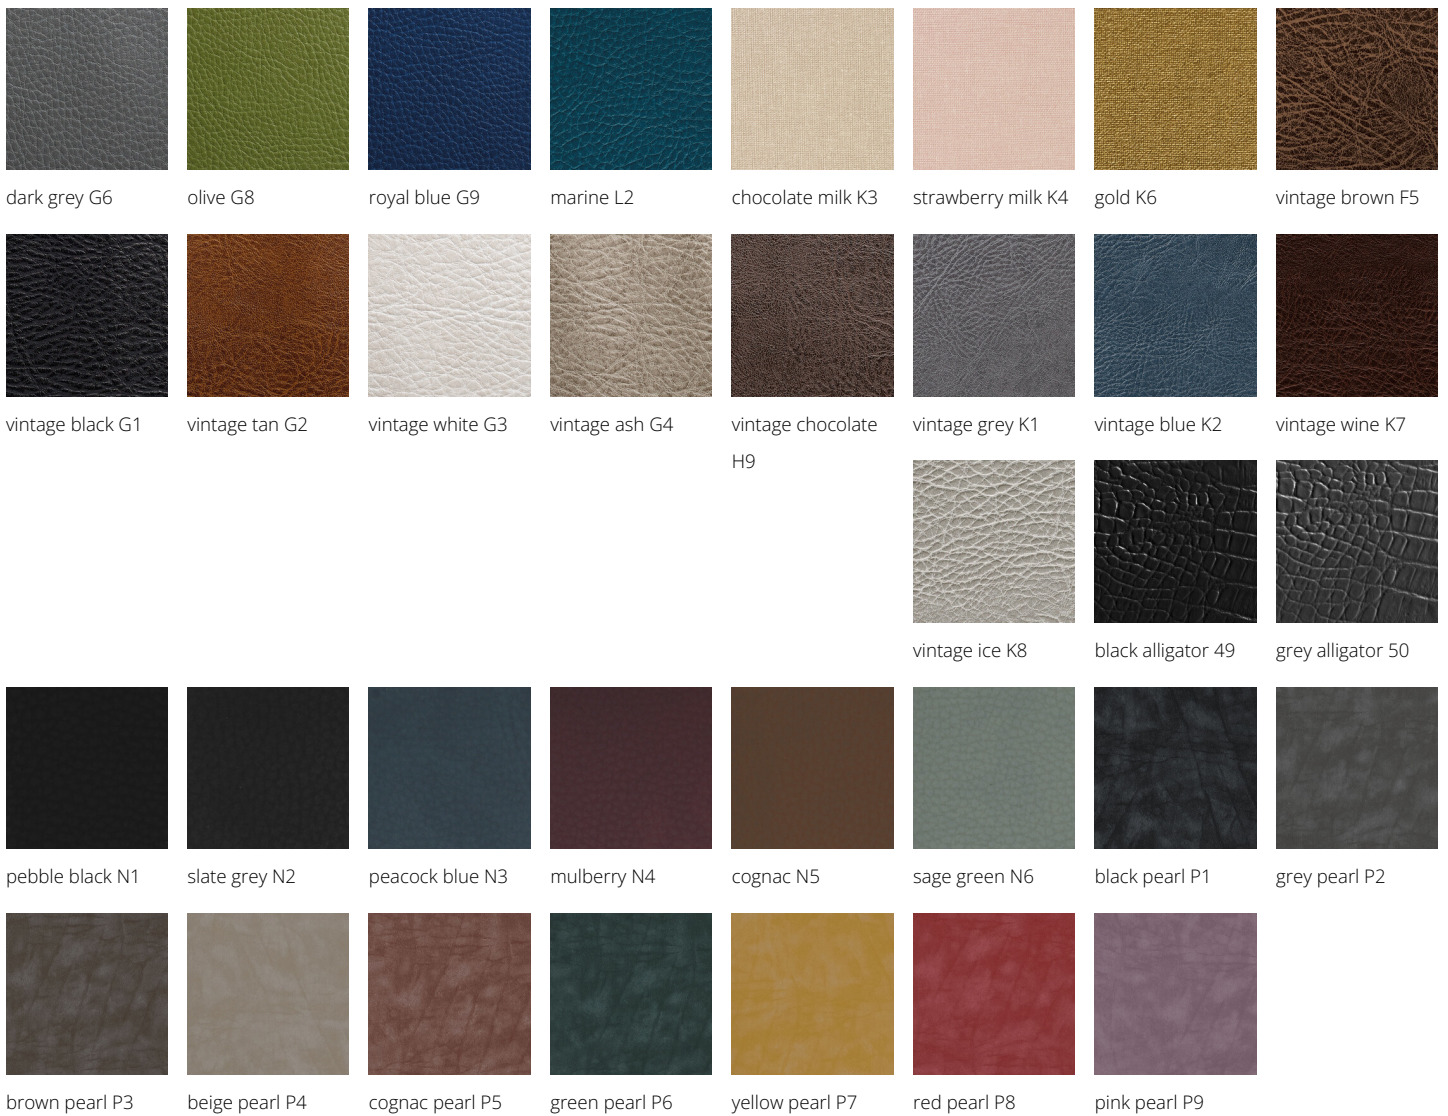

champagne 10

black coffee 59

hot chocolate 60

milk 61

tea 62

cappuccino 63

espresso 64

light grey G5