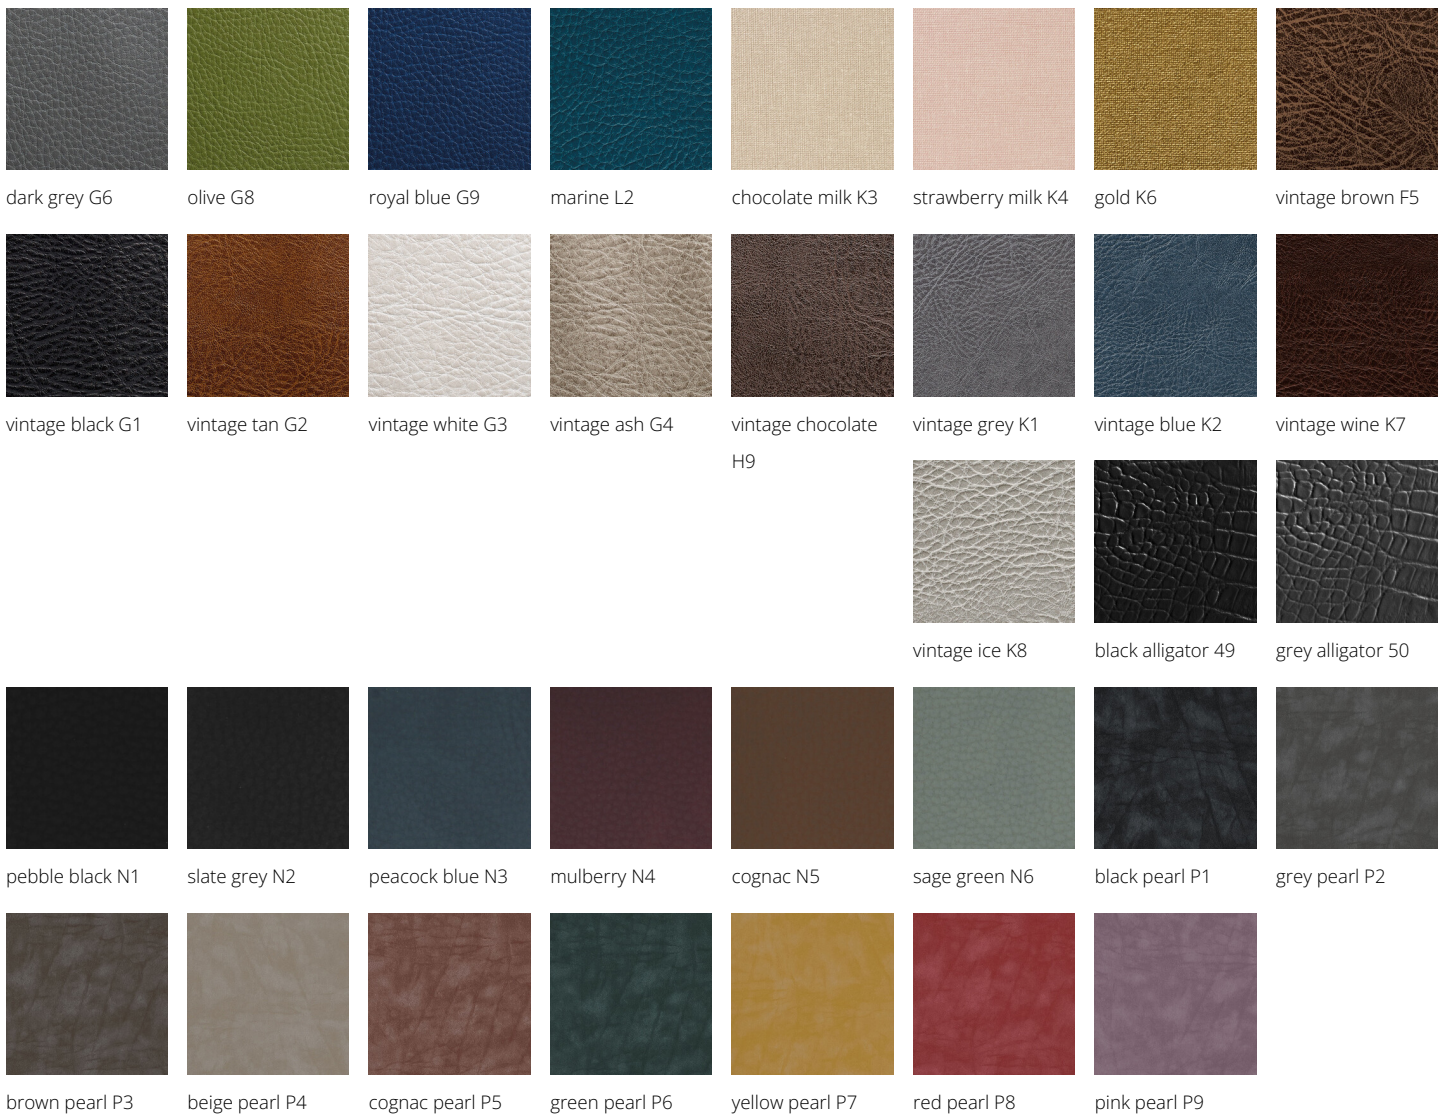

Via Lazzaretti 12 - 42122 - Reggio Emilia - Italy
Salon Ambience Italia - +39 0522 276740
International Sales - +39 0522 276755
Numero verde - 800 144552
Fax - +39 0522 276767
E-mail: info@salonambience.com

<https://www.facebook.com/salonambiencegroup>
<https://www.instagram.com/salonambiencegroup/>
<https://www.youtube.com/channel/UCqTdWM-4_65Tr0Jul82kSCQ>