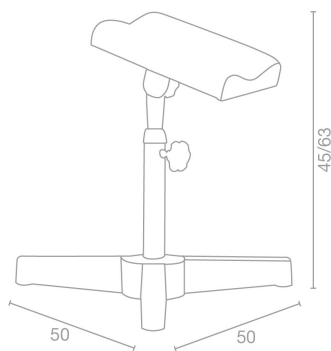

All Medical&Beauty products are available in a wide choice of colours at no extra cost!