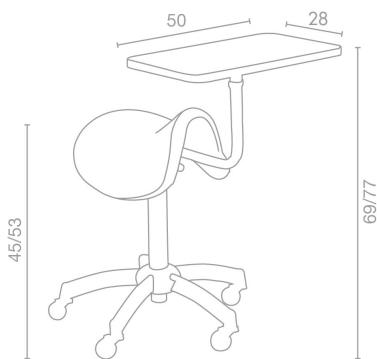

All Medical&Beauty products are available in a wide choice of colours at no extra cost!