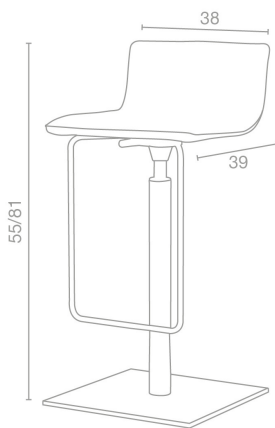

All Medical&Beauty products are available in a wide choice of colours at no extra cost!