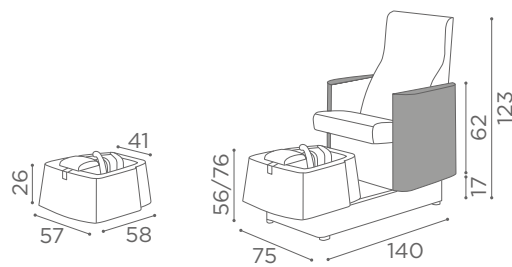

MB/PC250 - MB/PC260

COLOURS A ○ B ●

- (A) Scarico 0/40
Outlet 0/40
- (B) Carico acqua fredda 3/8"
Cold water inlet 3/8"
- (C) Carico acqua calda 3/8"
Hot water inlet 3/8"