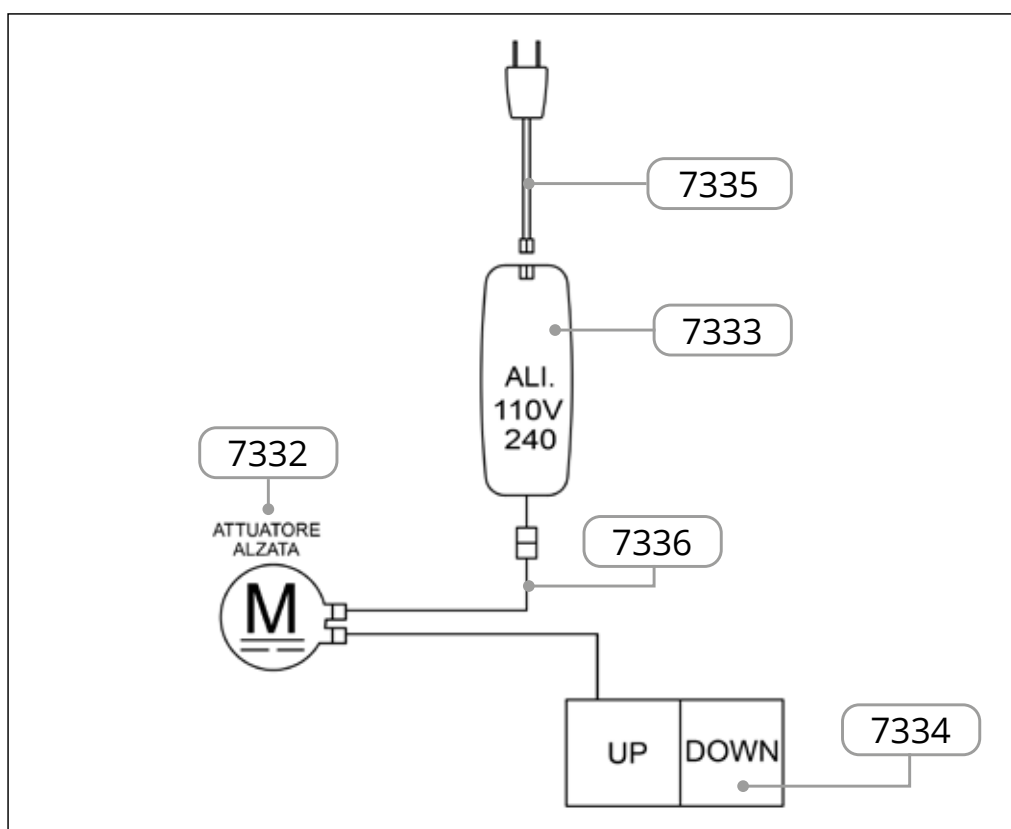

Dallas - Block Scheme

**Manufacturer**

Salon Habitat (Italia) s.r.l. via Enzo Lazzaretti, 12
42122 Reggio Emilia - Italy
www.salonambience.com
info@salonambience.com

Model

DALLAS MB/P10 & MB/P11

Function

Beauty center massage chair/bed with
electric mechanism.

IEC Protection Class - II

Year of Manufacture - 2019 - 2020 - 2021

Power Supply

100/220-240 V~ 50-60 Hz

**Nominal Power**

60W

Maximum allowable load for the chair - 200 Kg