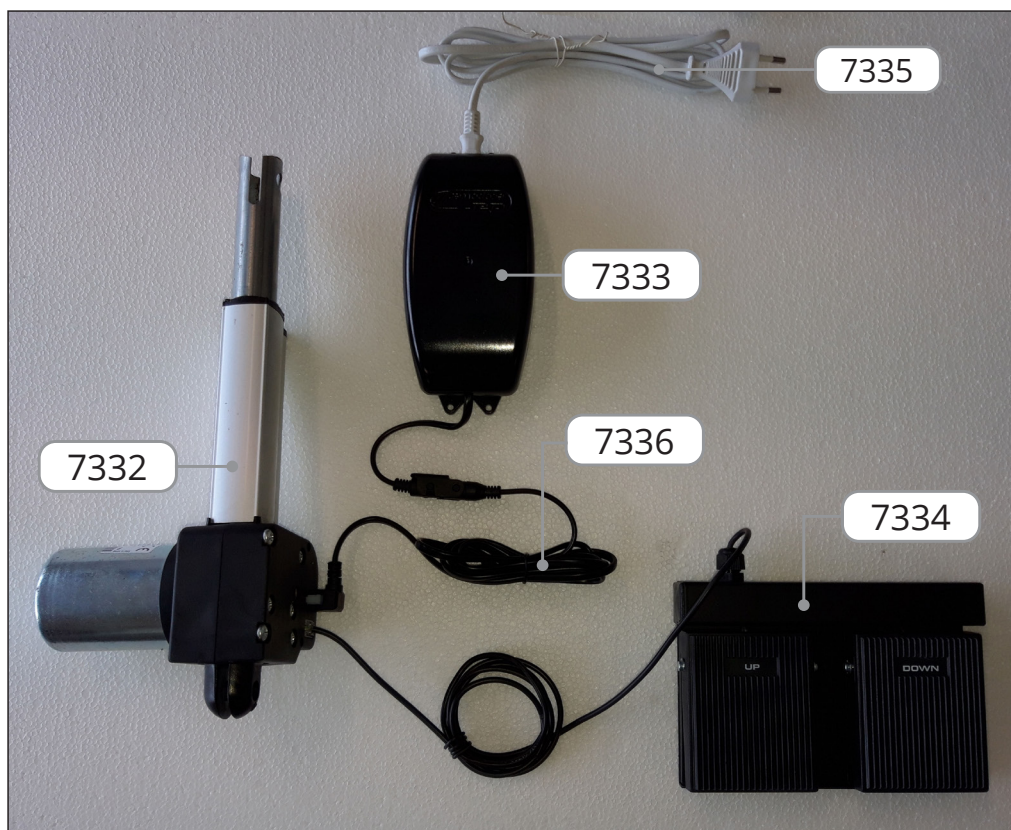

Dallas - Schema a blocchi