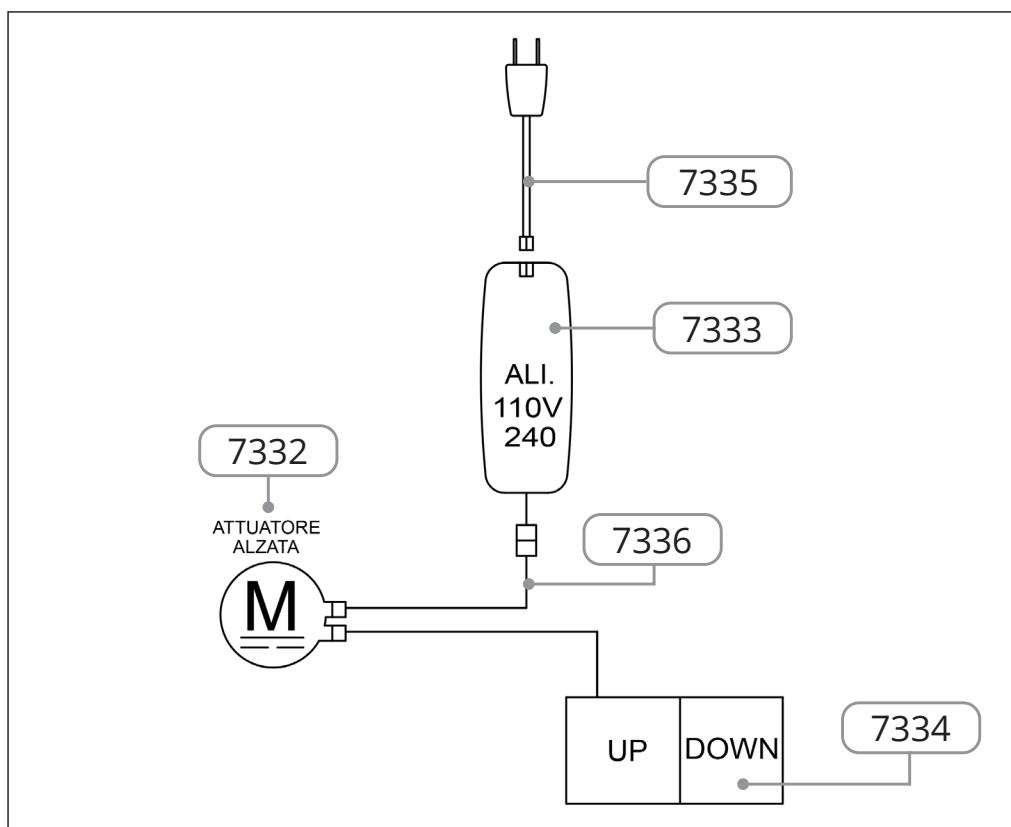

Dallas - Schema a blocchi

**Manufacturer**

Salon Habitat (Italia) s.r.l. via Enzo Lazzaretti, 12
42122 Reggio Emilia - Italy
www.salonambience.com
info@salonambience.com

Model

DALLAS MB/P10 & MB/P11

Function

Beauty center massage chair/bed with
electric mechanism.

IEC Protection Class - II

Year of Manufacture - 2019 - 2020 - 2021

Power Supply

100/220-240 V~ 50-60 Hz

**Nominal Power**

60W

Maximum allowable load for the chair - 200 Kg