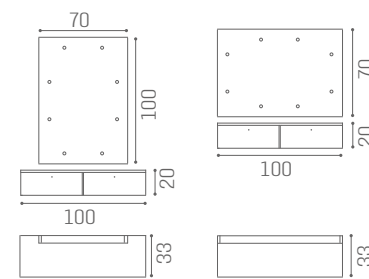

MAKEUP LAS VEGAS

MB/PL52
€1.129