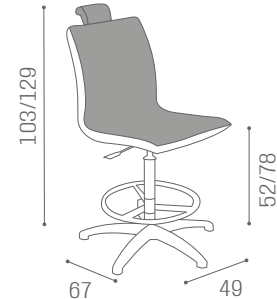

COLOURS A ○ B ●