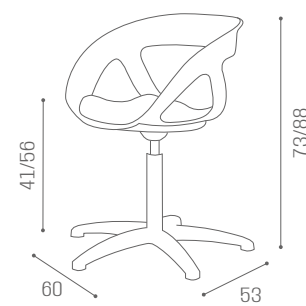

# CHAIRS AUDREY

IN PHOTO:  
VINTAGE BROWN F5

MB/P14  
**€249**

MB/P18  
**€369**

IN PHOTO:  
PEACOCK BLUE N3

TRACK MB/C42  
€499

EXTRACTOR FAN  
30W

EXTRACTOR FAN  
60W