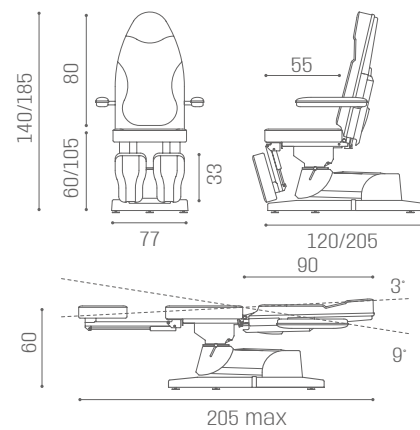

TREATMENT CHAIRS
PODOLUX

IN PHOTO:
B VINTAGE WHITE G3

IN PHOTO:
STRAWBERRY MILK K4