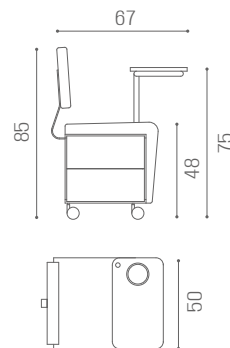

# MANICURE WALLIE

IN PHOTO:  
CHOCOLATE MILK K3  
STRAWBERRY MILK K4  
SAGE GREEN N6

MB/C52  
€629

MB/C51  
€749

MB/C50  
€999