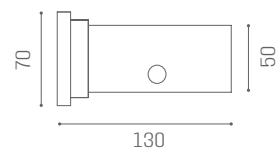

# MANICURE ALLURE

MB/MT120  
**€1.379**

MB/MT122  
**€1.999**

MB/MT121  
EXTRACTOR  
FAN 30W  
**€1.779**

MB/MT123  
EXTRACTOR  
FAN 30W  
**€2.799**

MB/MT124  
EXTRACTOR  
FAN 60W  
**€2.179**

MB/MT125  
EXTRACTOR  
FAN 60W  
**€3.599**