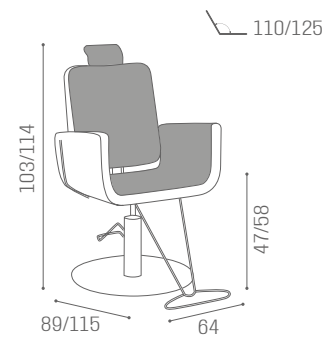

COLOURS A ○ B ●