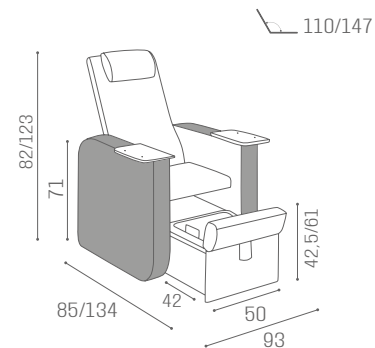

COLOURS A ○ B ●

IN PHOTO:
A CAPPUCCINO 63
B CHAMPAGNE 10