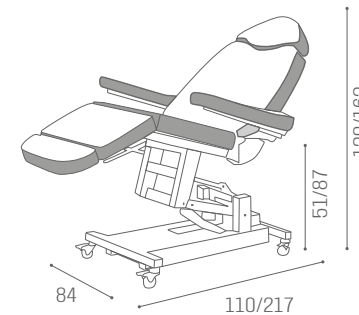

# TREATMENT CHAIRS DALLAS

IN PHOTO:  
A HOT CHOCOLATE 60  
B MILK 61

INCLUDED

MB/L9  
€999

COLOURS A  B

COLOURS A  B

MB/P10  
€3.499

MB/P11  
€3.499