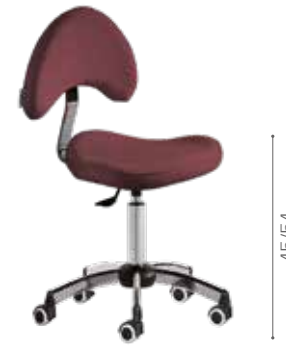

ACCESSORIES STOOLS

PODO

ARIZONA
MB/S102
€329