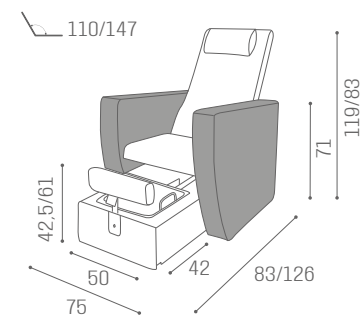

COLOURS A ○ B ●