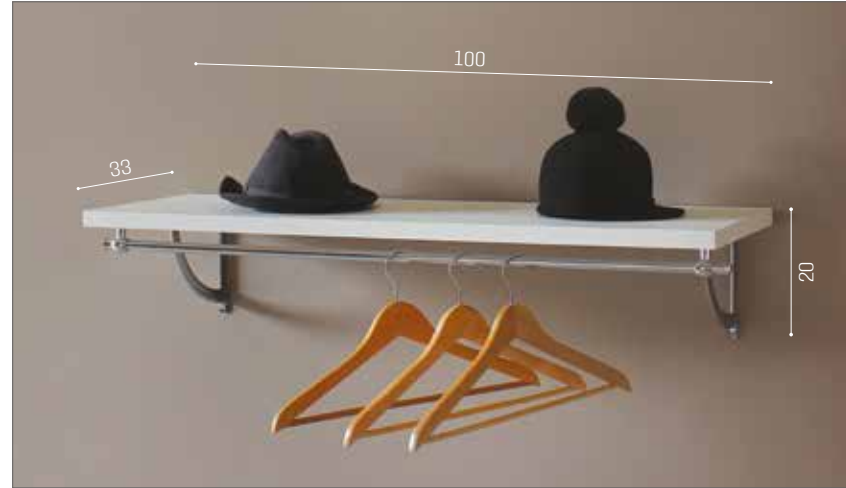

# ACCESSORIES

**POOL**  
MB/V02  
€99

**COATS**  
MB/A96  
€169

**RODEO MANICURE**  
MB/S134  
€559

**DIVINE RECEPTION**  
MB/S045  
€589

**PODO REST**  
MB/A05  
€129

**TRACK**  
MB/C42  
€499

**SPA**  
MB/C53  
€629