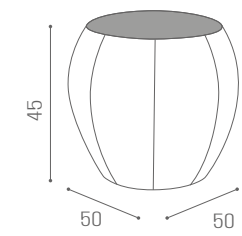

# WAITING AREA RUMBA

IN PHOTO:  
A MILK 61  
B MARINE L2  
SAGE GREEN N6  
COGNAC N5

MB/R20  
**€199**

MB/R21  
**€339**

COLOURS A ○ B ●

COLOURS A ○ B ●

MB/R25  
**€499**