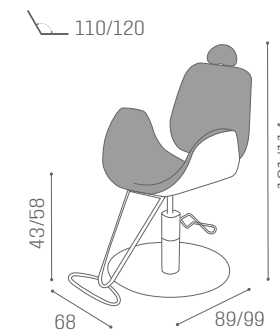

IN PHOTO:
STRAWBERRY MILK K4

COLOURS A O B ●