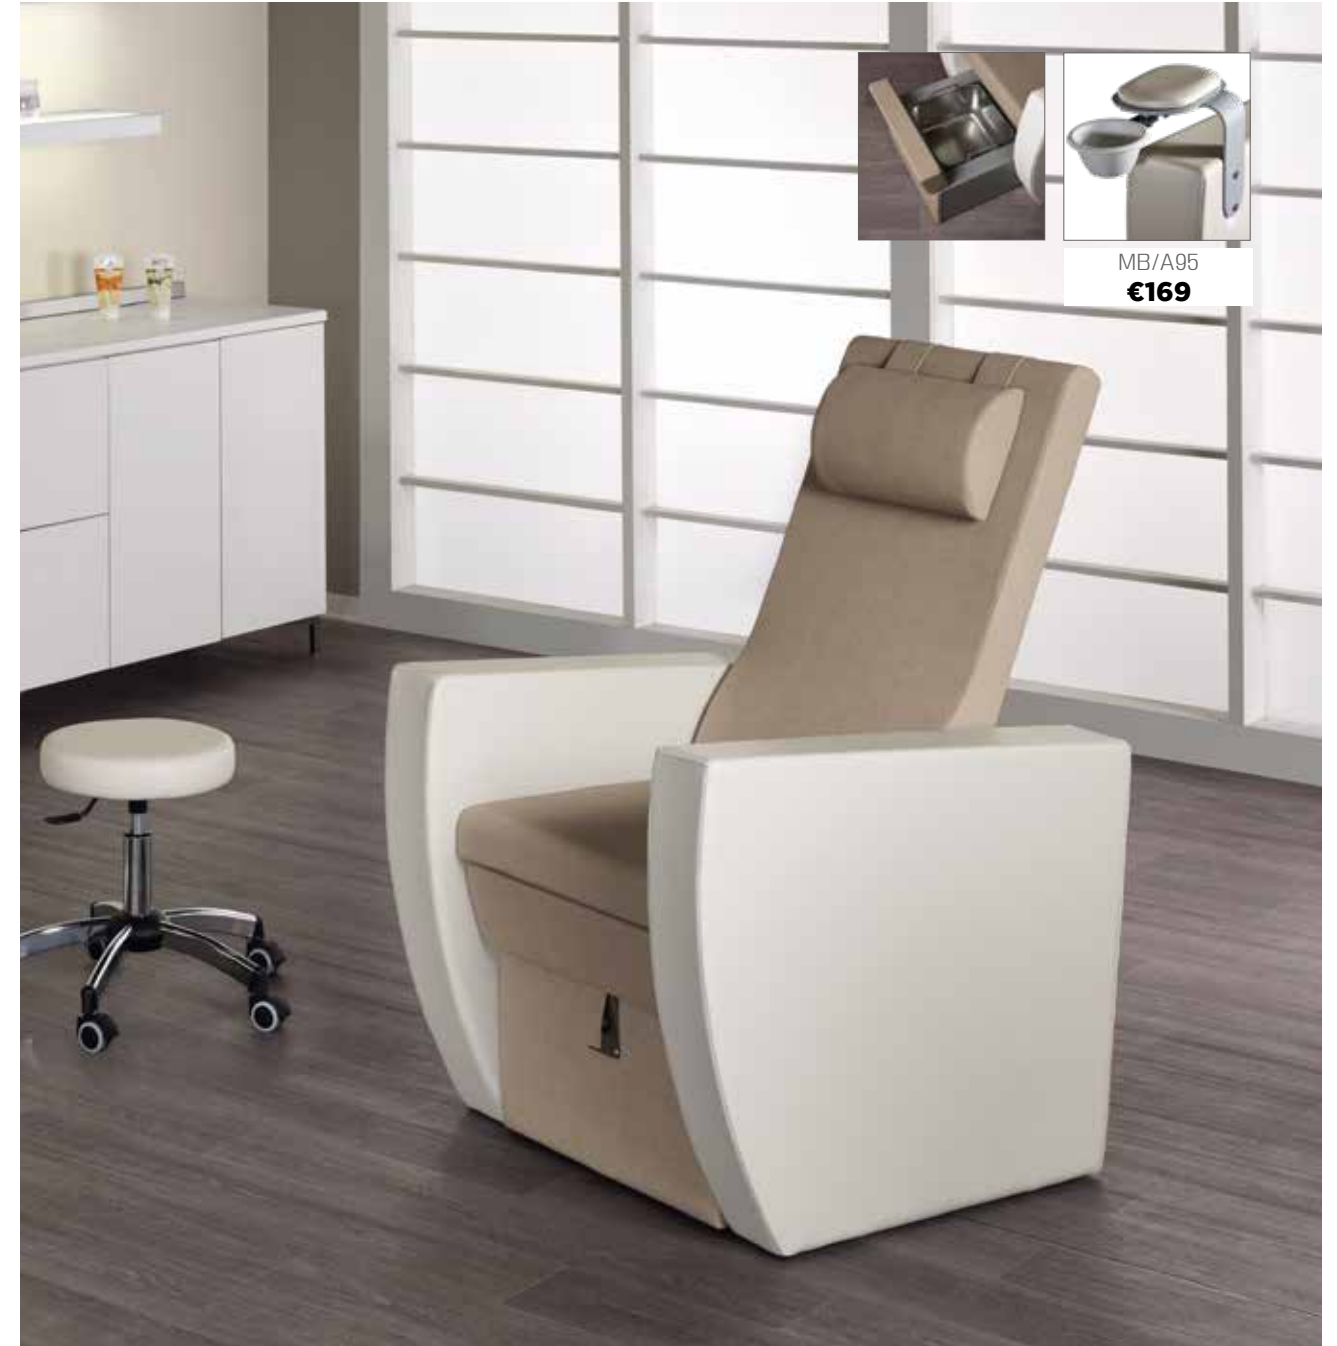

PODO PACIFIC