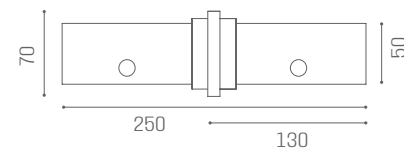

MB/MT125
EXTRACTOR
FAN 60W
€3.599