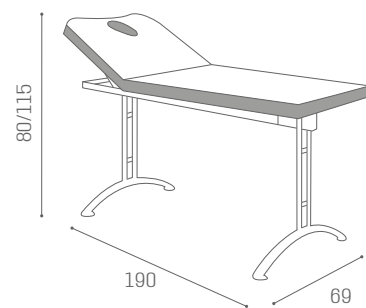

# TREATMENT CHAIRS DALLAS

IN PHOTO:  
A HOT CHOCOLATE 60  
B MILK 61

INCLUDED

MB/L9  
€999

COLOURS A  B

COLOURS A  B

MB/P10  
€3.499

MB/P11  
€3.499