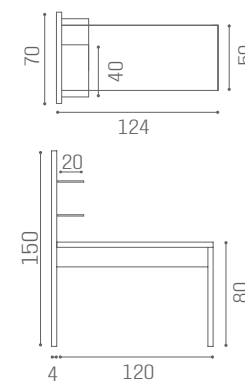

MB/MT131
EXTRACTOR FAN
30W
€1.399