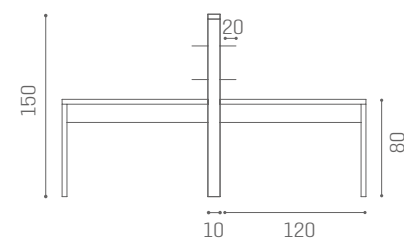

# MANICURE ALLURE

MB/MT120  
**€1.379**

MB/MT122  
**€1.999**

MB/MT121  
EXTRACTOR  
FAN 30W  
**€1.779**

MB/MT123  
EXTRACTOR  
FAN 30W  
**€2.799**

MB/MT124  
EXTRACTOR  
FAN 60W  
**€2.179**

MB/MT125  
EXTRACTOR  
FAN 60W  
**€3.599**