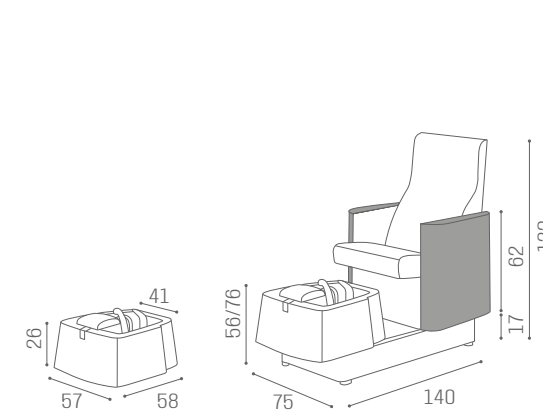

COLOURS A ○ B ●