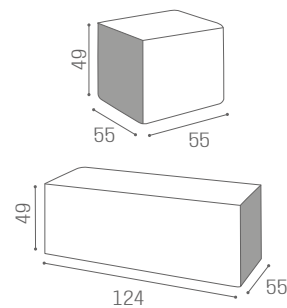

# WAITING AREA RUMBA

IN PHOTO:  
A MILK 61  
B MARINE L2  
SAGE GREEN N6  
COGNAC N5

MB/R20  
**€199**

MB/R21  
**€339**

COLOURS A ○ B ●

COLOURS A ○ B ●

MB/R25  
**€499**