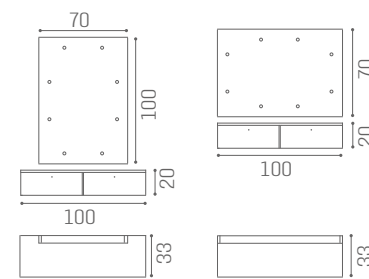

MAKEUP LAS VEGAS

MB/PL52