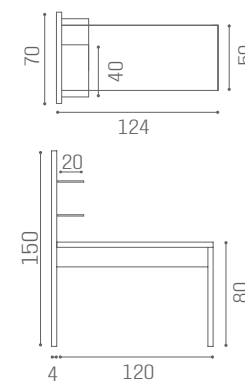

MB/MT131
EXTRACTOR FAN
30W