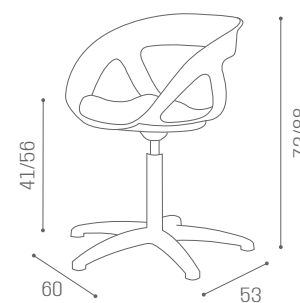

# CHAIRS AUDREY

MB/P24

COLOURS A ○ B ●

MB/P14

MB/P18

TRACK MB/C42

EXTRACTOR FAN  
30W

EXTRACTOR FAN  
60W