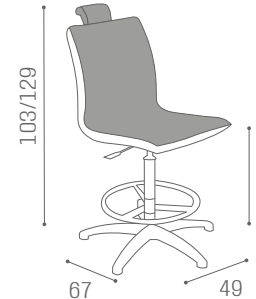

COLOURS A ○ B ●