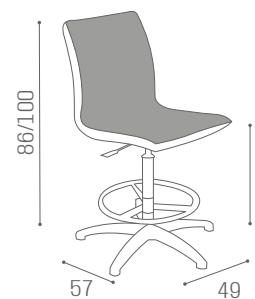

COLOURS A ○ B ●