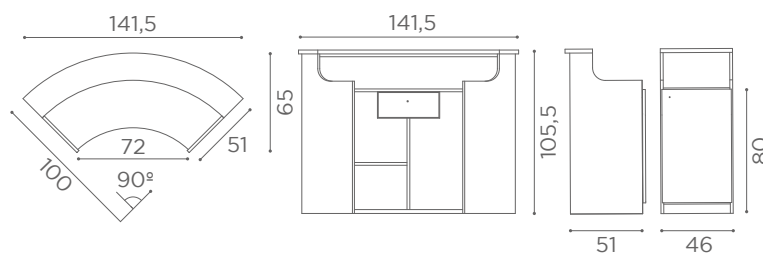

□ PREFORI DA APRIRE
PER CASSA FORM

RD/250

RD/252

RD/254

RD/256

Shelves

Salon Ambience
100% MADE IN ITALY

ACC/080 Millennium