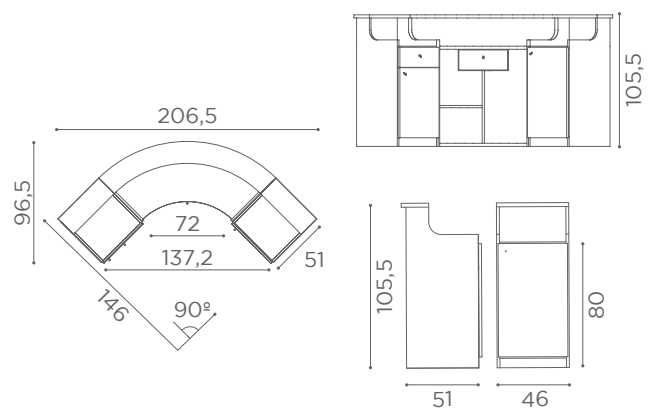

□ PREFORI DA APRIRE
PER CASSA FORM

RD/250

RD/252

RD/254

RD/256

Shelves

Salon Ambience
100% MADE IN ITALY

ACC/080 Millennium