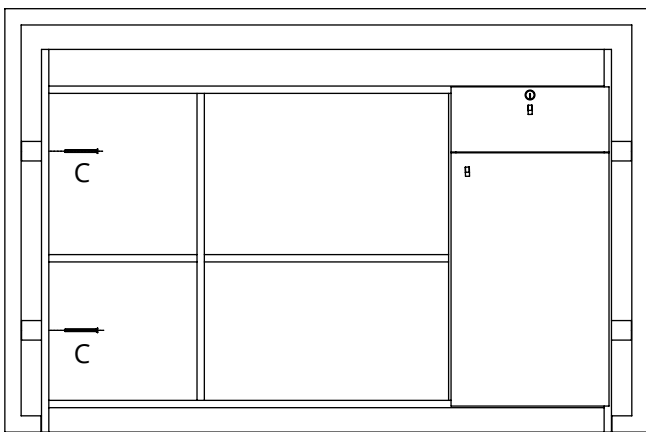

Millennium

Salon Ambience
100% MADE IN ITALY

RD/035