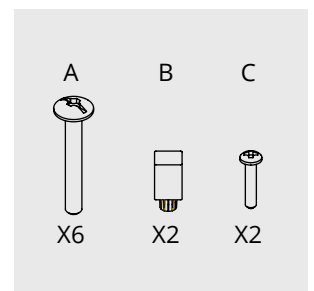

Millennium Wood

Salon Ambience
100% MADE IN ITALY

RD/038