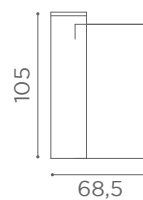

Millennium

Salon Ambience
100% MADE IN ITALY

RD/037