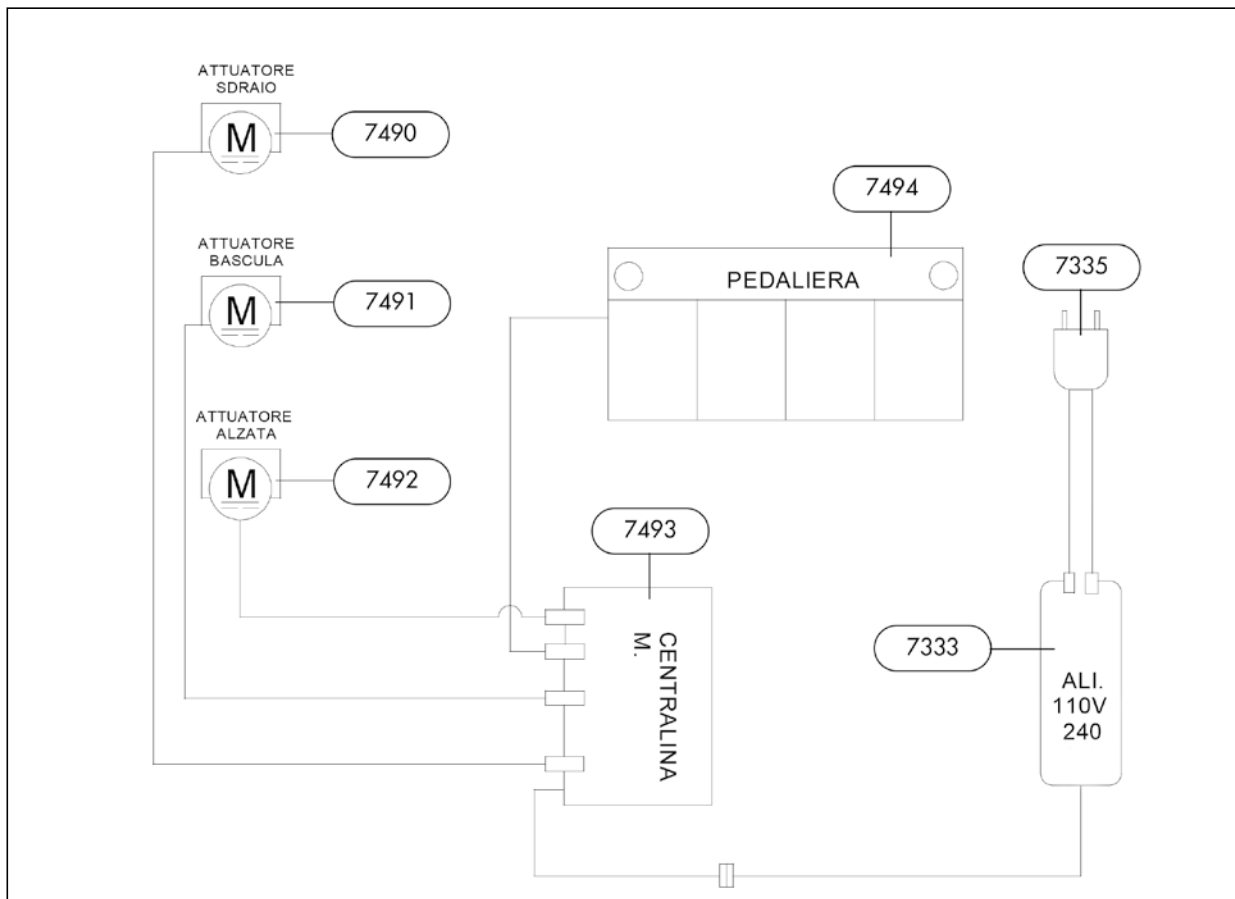

Dallas 2024 - Block Scheme

**Manufacturer**

Salon Habitat (Italia) s.r.l. via Enzo Lazzaretti, 12
42122 Reggio Emilia - Italy
www.salonambience.com
info@salonambience.com

Model

DALLAS MB/P10 & MB/P11

Function

Beauty center massage chair/bed with
electric mechanism.

IEC Protection Class - II

Year of Manufacture - 2024

Power Supply

100/220-240 V~ 50-60 Hz

**Nominal Power**

60W

Maximum allowable load for the chair - 200 Kg