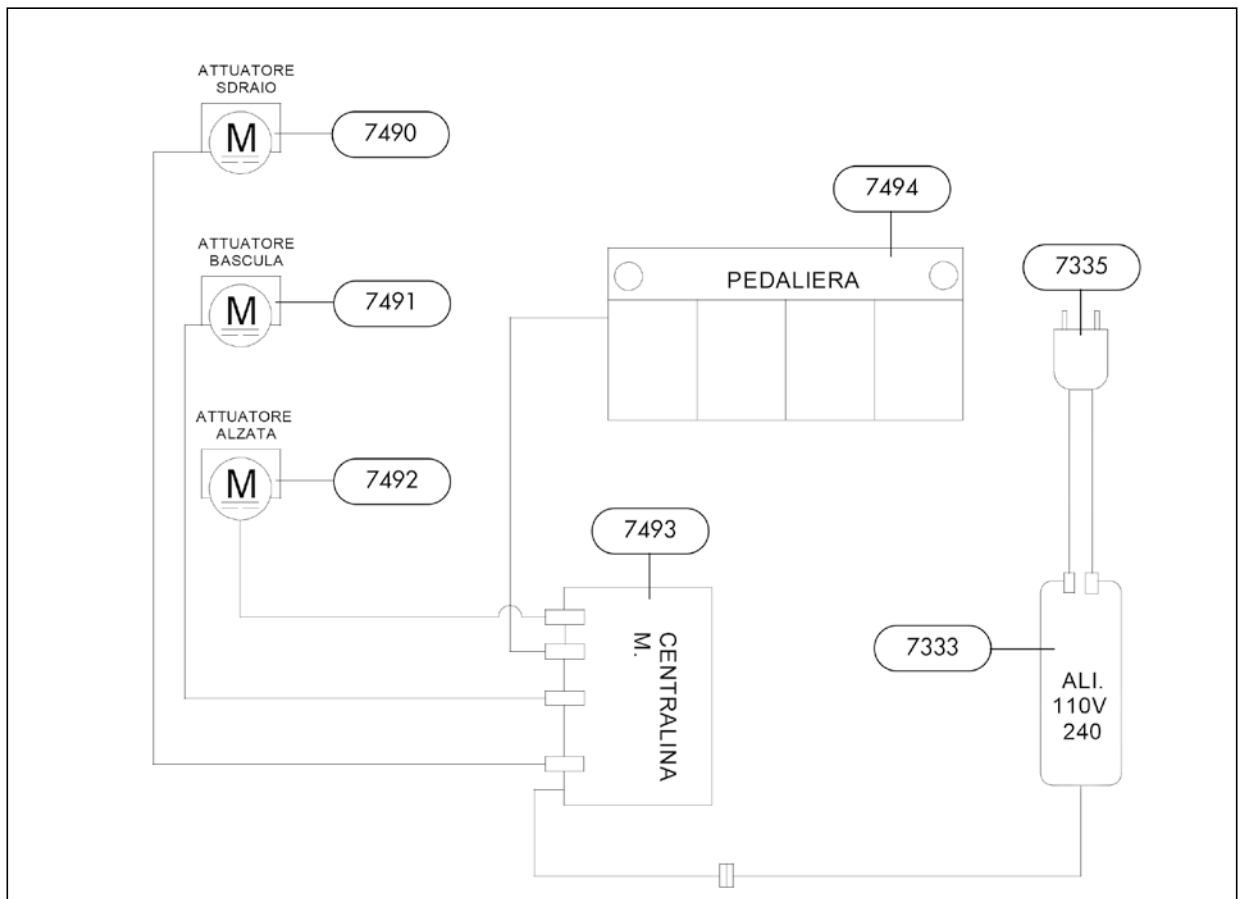

# Dallas 2024 - Schema a blocchi

**Manufacturer**

Salon Habitat (Italia) s.r.l. via Enzo Lazzaretti, 12  
42122 Reggio Emilia - Italy  
[www.salonambience.com](http://www.salonambience.com)  
[info@salonambience.com](mailto:info@salonambience.com)

**Model**

DALLAS MB/P10 & MB/P11

**Function**

Beauty center massage chair/bed with  
electric mechanism.

**IEC Protection Class - II**

**Year of Manufacture** - 2024

**Power Supply**

100/220-240 V~ 50-60 Hz

**Nominal Power**

60W

**Maximum allowable load for the chair** - 200 Kg